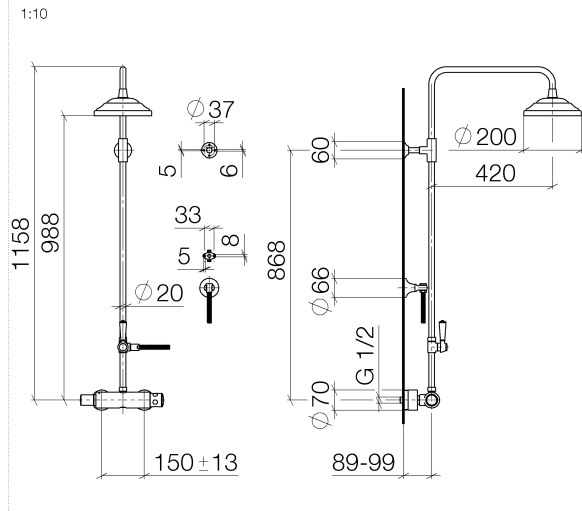

ST 050 304 4360

- shower with fixed riser projection 420mm
- rain shower Ø 200 mm
- rain shower with anti-scale system
- max. rainshower flow 14 l/min
- Function from: 8 l/min
- rotary diverter for fixed-riser shower/hand shower
- height of fittings up to rain shower (bottom edge) 985mm
- height of fittings up to top edge of elbow 1160mm
- two-part push-on rosette Ø 65 mm
- rosette for shower holder Ø 65mm
- rosette for wall mounting Ø 60mm
- gauge 150 mm - 13 mm
- metal shower hose 1250mm with integrated anti-twist protection
- 1/2" connection
- Pipe diameter 20 mm

Flow rate chart

Certificates

LGA_38665.

ST 050 304 4360

Parts for other finishes can be found here: [Chrome](#)

Spare parts list

No.	Item Number	Name	Quantity used	Delivery time
1	04 12 05 038 01-09	shower	1	60
2	04 28 22 101 20-09	spout	1	40
3	90 14 10 011 00 90	seal	1	2
4	90 17 11 037 01-09	holder	1	-
Spare part can no longer be ordered, please order the replacement item				
5	90 28 22 104 00-09	pipe	1	-
Spare part can no longer be ordered, please order the replacement item				
6	90 17 09 045 01-09	diverter	1	40
7	09 30 30 064-09	screw	1	40
8	09 18 20 011-09	base	1	40
9	09 28 22 013 90	pipe	1	2
10	11 170 370-09	MADISON Lever insert - Durabronz (23kt Gold)	1	40
11	09 30 30 062-09	screw	1	40
12	09 14 10 122 90	seal	1	2
13	28 104 970-09	Metal shower hose 1/2" x 1/2" x 1250 mm - Durabronz (23kt Gold)	1	40
14	28 050 410-09	holder	1	60
15	90 28 22 103 00-09	pipe	1	-
Spare part can no longer be ordered, please order the replacement item				
16	90 14 20 002 00 90	seal	1	2
17	04 17 01 044 01-09	fitting	1	40